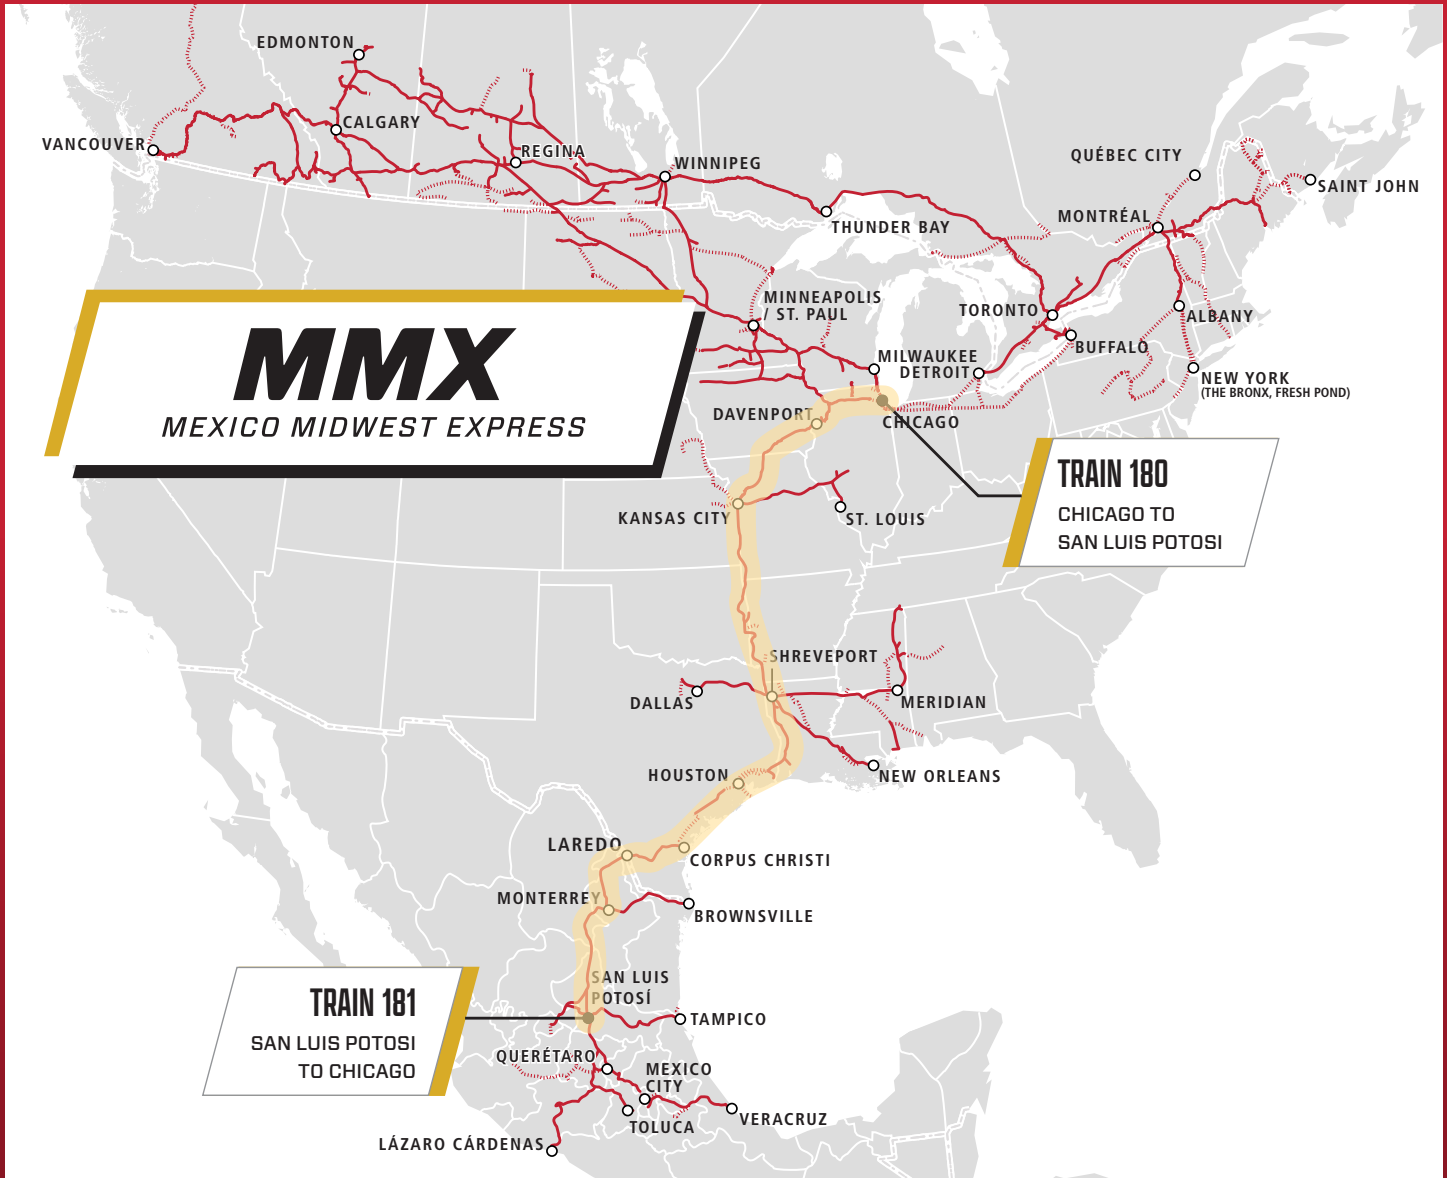

SAN LUIS POTOSI • MONTERREY • LAREDO • KANSAS CITY • CHICAGO

## Mexico Midwest Express (MMX)

- The first and only single-line service connecting Mexico to the U.S. Midwest.
- Dedicated daily intermodal trains with the fastest transit times in the rail industry.
- Truck competitive option with seamless, expanded reach to more markets.